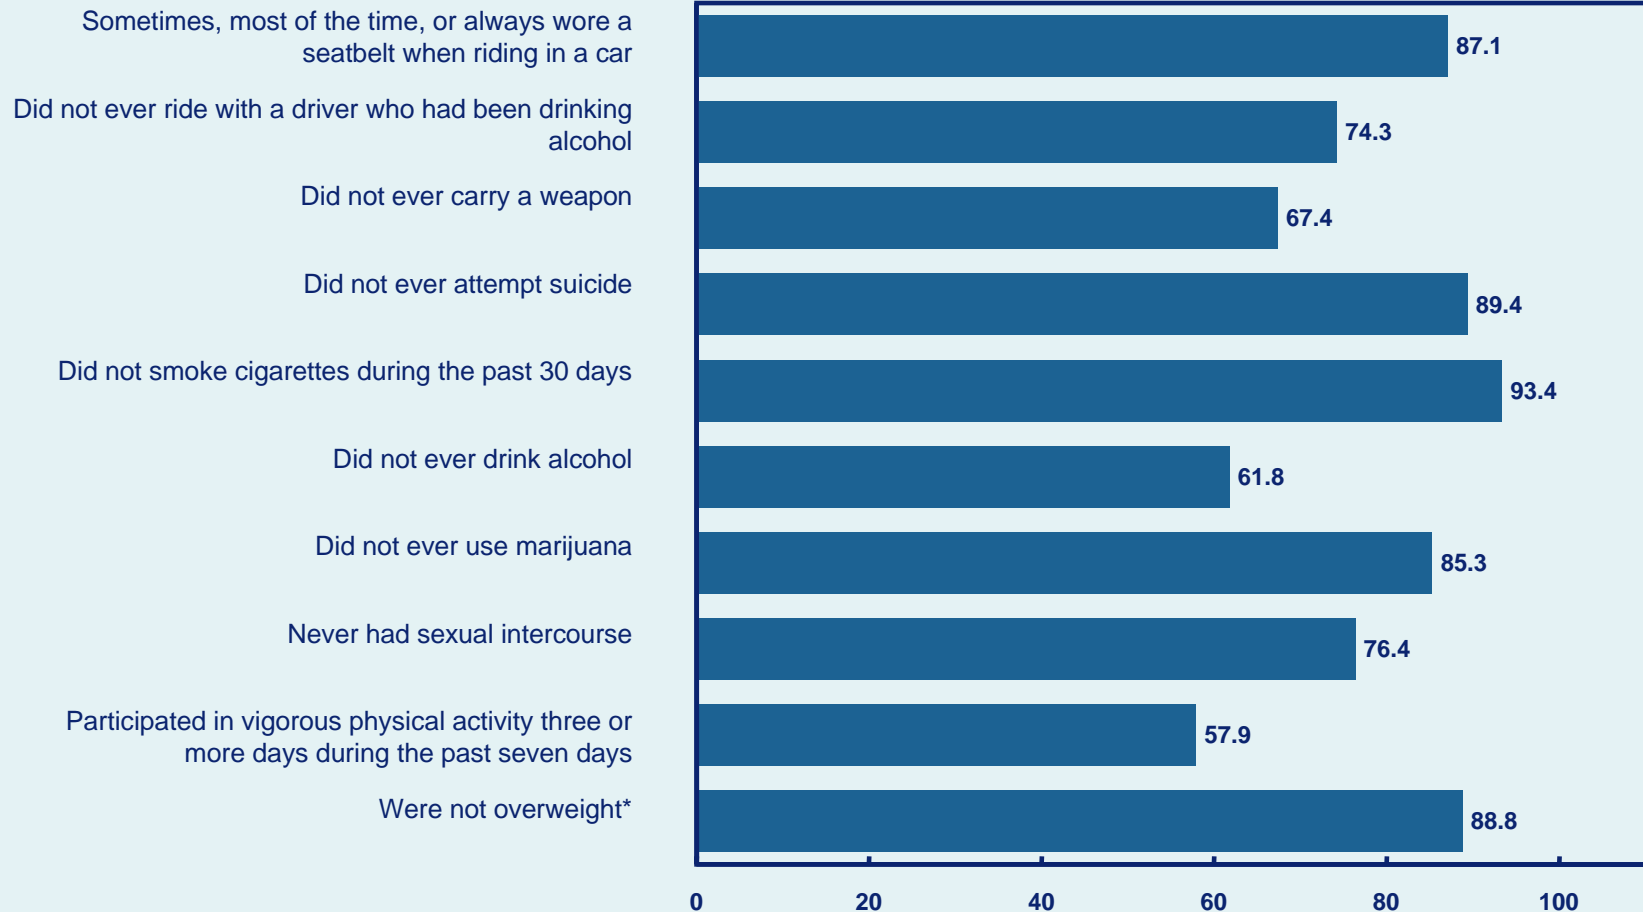

2005 Youth Risk Behavior Survey Results

District of Columbia Middle School Survey

Summary Graphs

Number of students in a class of 30 who:

Weighted Data

*See the corresponding summary table for detailed explanation of data.

2005 Youth Risk Behavior Survey Results

District of Columbia Middle School Survey

Summary Graphs

Percentage of students who:

Weighted Data

*See the corresponding summary table for detailed explanation of data.