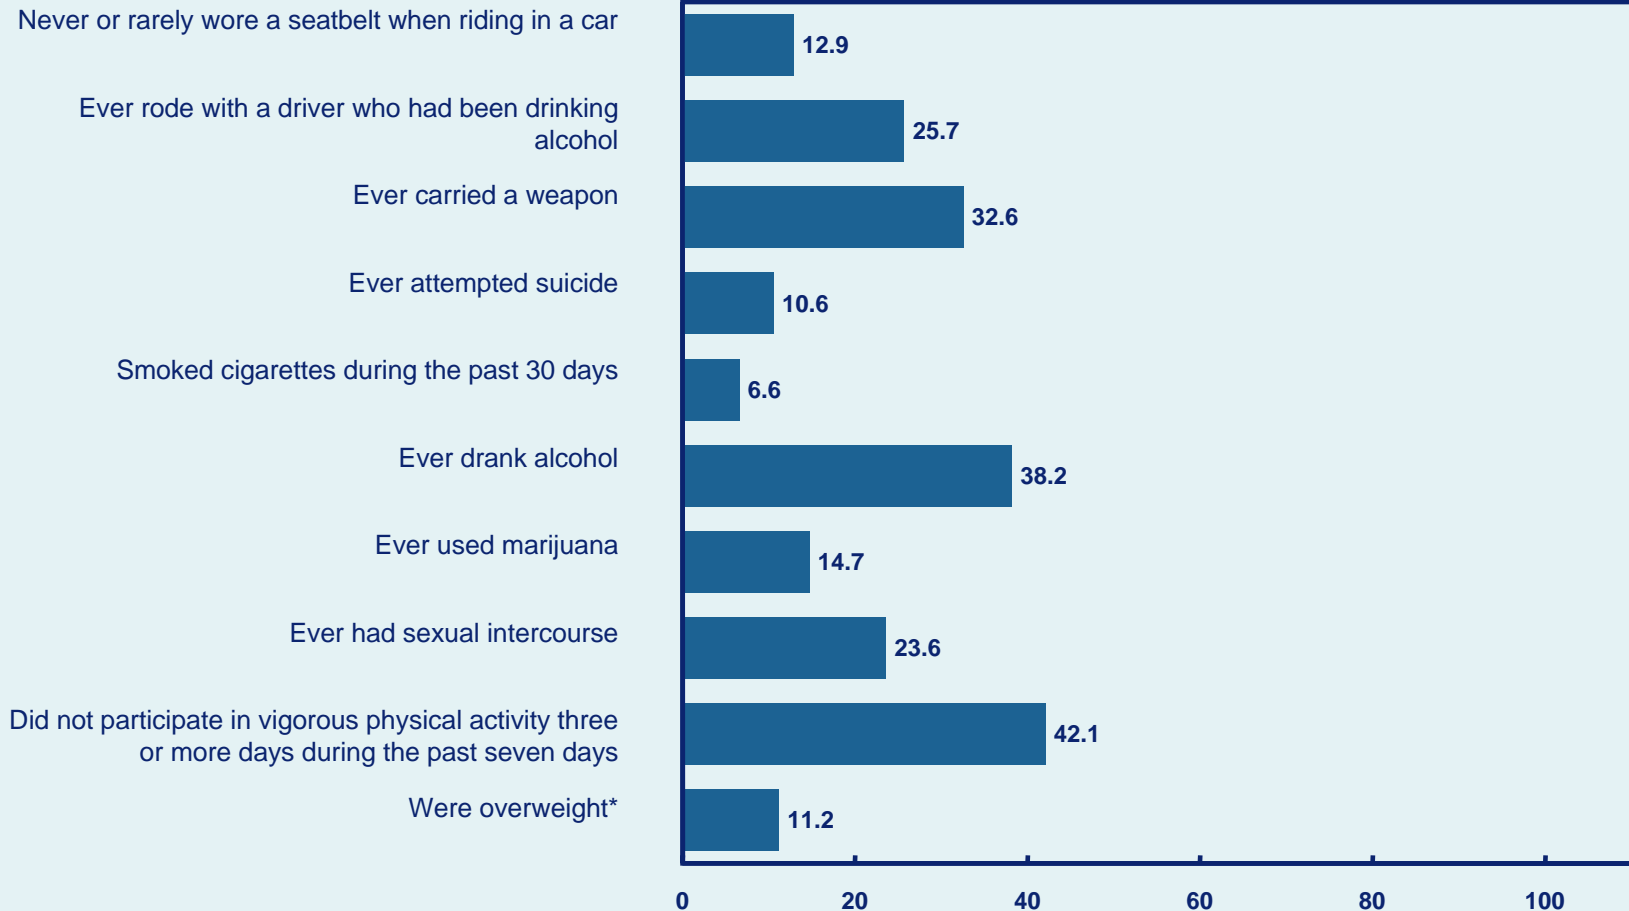

2005 Youth Risk Behavior Survey Results

District of Columbia Middle School Survey

Summary Graphs

Percentage of students who:

Weighted Data

*See the corresponding summary table for detailed explanation of data.