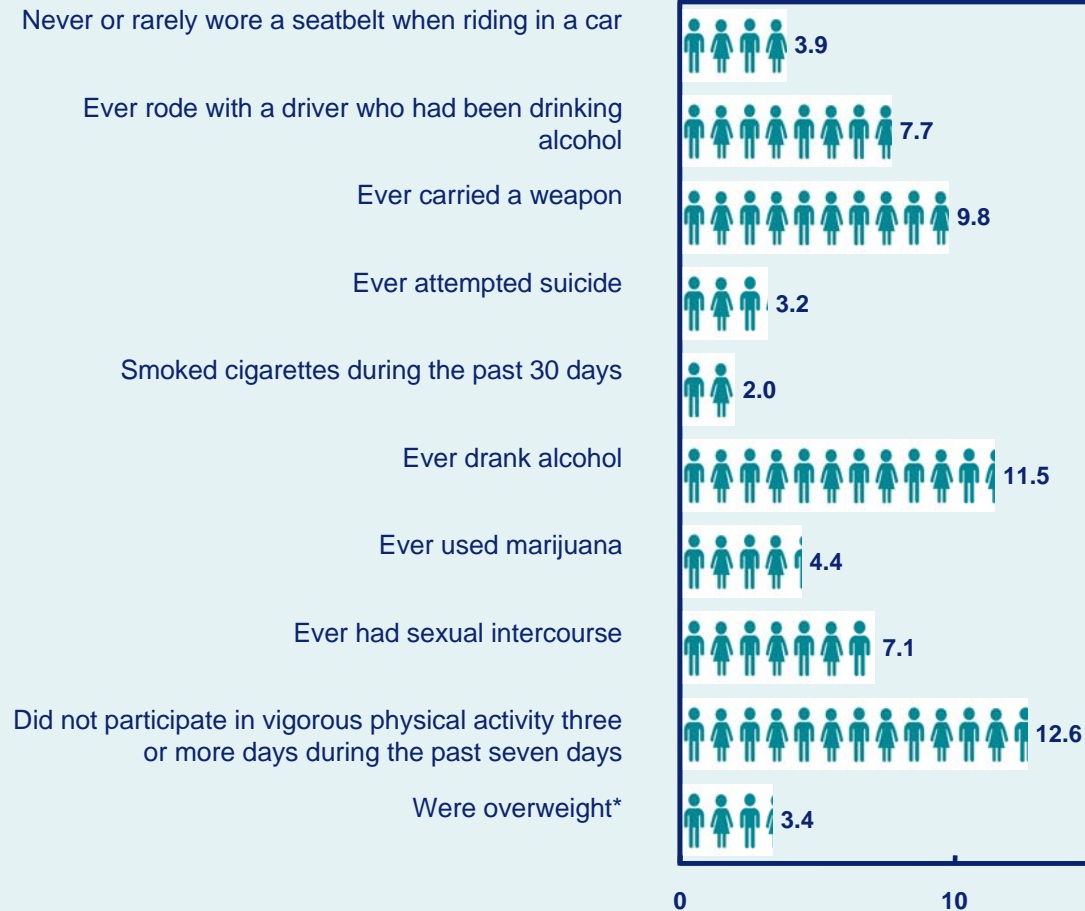

2005 Youth Risk Behavior Survey Results

District of Columbia Middle School Survey

Summary Graphs

Number of students in a class of 30 who:

Weighted Data

*See the corresponding summary table for detailed explanation of data.

2005 Youth Risk Behavior Survey Results

District of Columbia Middle School Survey

Summary Graphs

Percentage of students who:

Weighted Data

*See the corresponding summary table for detailed explanation of data.