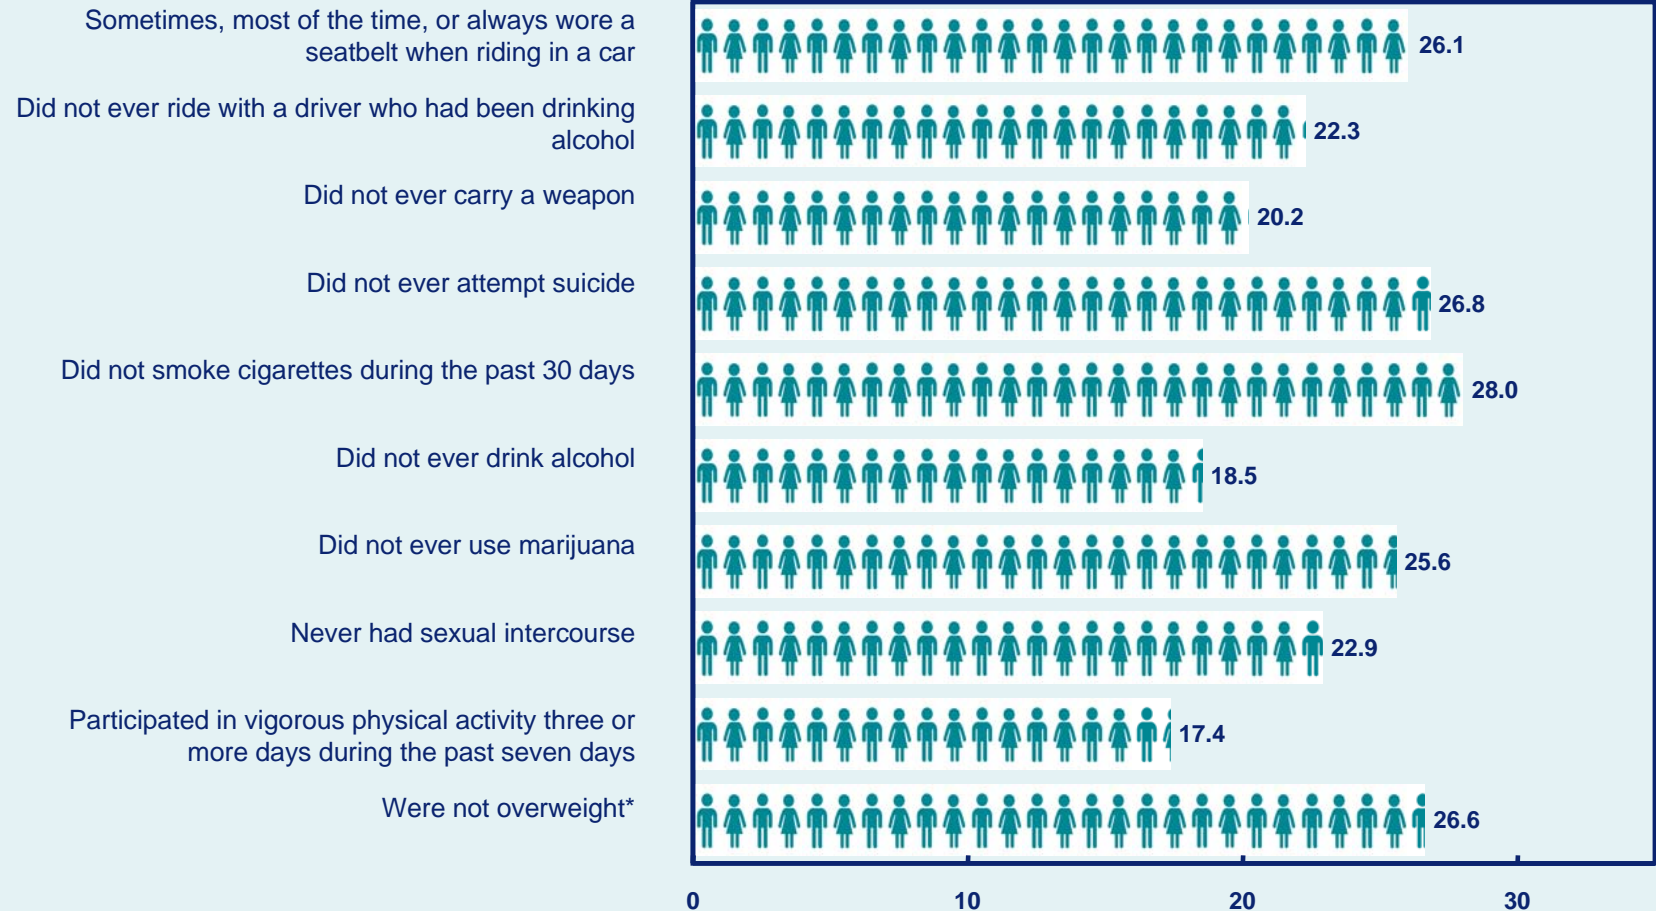

2005 Youth Risk Behavior Survey Results

District of Columbia Middle School Survey

Summary Graphs

Number of students in a class of 30 who:

Weighted Data

*See the corresponding summary table for detailed explanation of data.

2005 Youth Risk Behavior Survey Results

District of Columbia Middle School Survey

Summary Graphs

Percentage of students who:

Weighted Data

*See the corresponding summary table for detailed explanation of data.