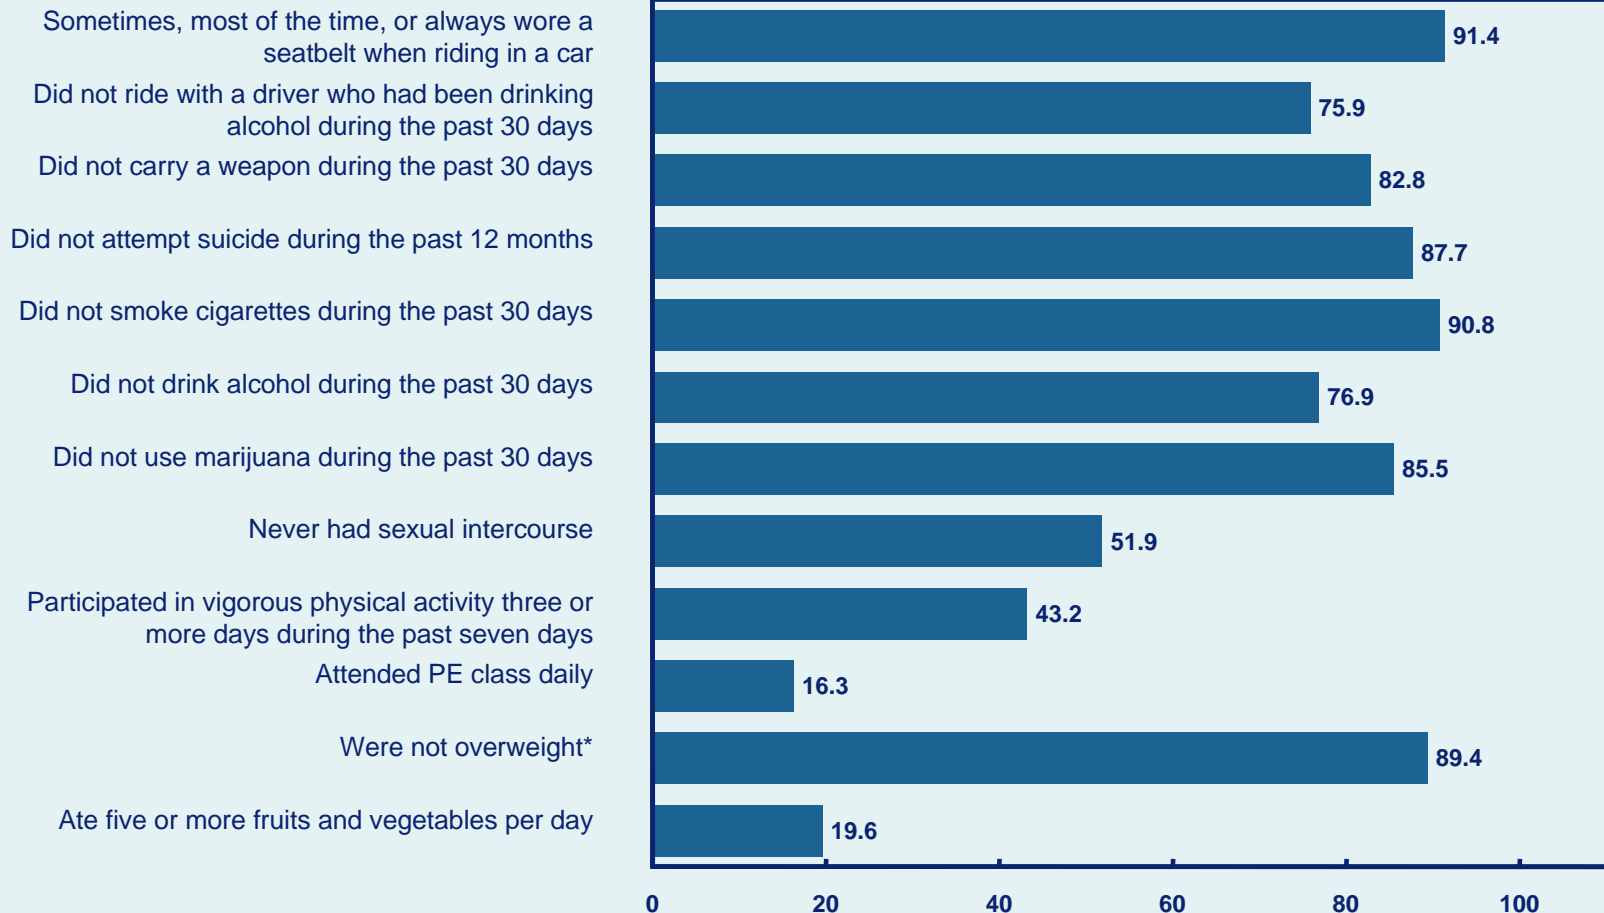

2005 Youth Risk Behavior Survey Results

District of Columbia High School Survey

Summary Graphs

Percentage of students who:

Weighted Data

*See the corresponding summary table for detailed explanation of data.