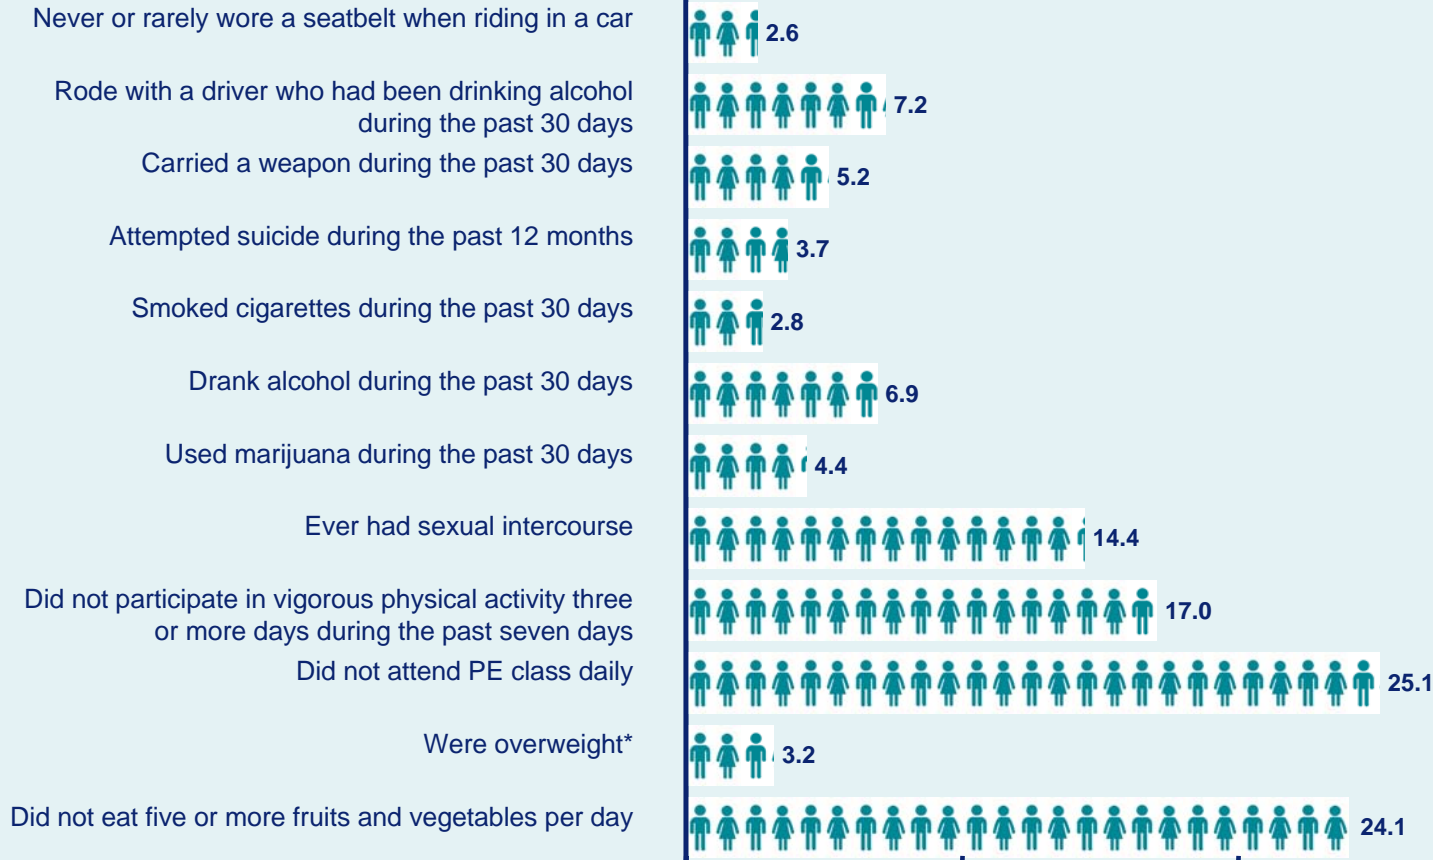

2005 Youth Risk Behavior Survey Results

District of Columbia High School Survey

Summary Graphs

Number of students in a class of 30 who:

Weighted Data

*See the corresponding summary table for detailed explanation of data.